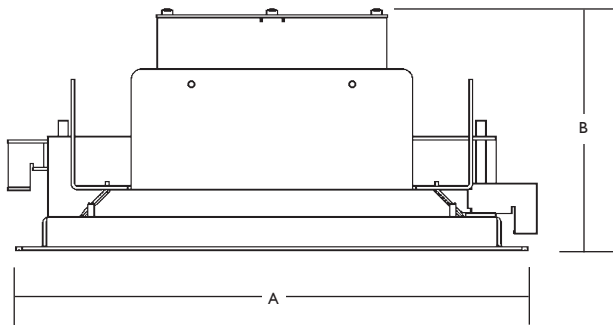

Applications include: Gas Stations, Outdoor Canopies, Covered Walkways and Porte Cochere.

CPY5 Gas Station Canopy

DIMENSIONS

A	B
14"	6"
35.56cm	15.26cm

FEATURES

- ActiveREST™ Dimming Technology - Fixture may be automatically dimmed when full light levels are not required. EXAMPLE - Dimming to level 40 equates to less than 9% of fixture watts being consumed.
- ThermalDRAW™ Cooling Technology - Patented cooling technology ensures LED components will equal or exceed warranty.
- LUM-INTENSE™ - LED lighting luminaire technology that combines recent advancements in LED Modules, Drivers and Optics to deliver more Lumens per Watt in a smaller package.
- LightSpace® Lighting Controls - Fixture is capable of being programmed and controlled either individually or as part of a lighting zone via remote sensors, switches or a building management system (BMS).
- Warranty - 10 Year Warranty on LED elements, fixture housing, and LED Driver. See page 2 for additional warranty information.