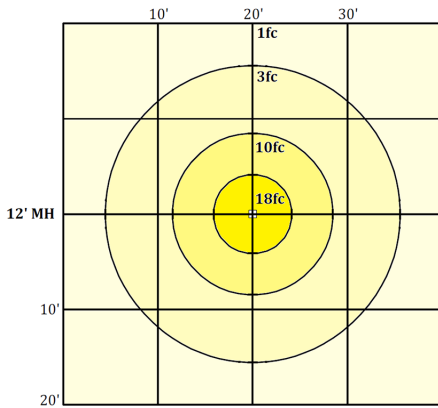

PHOTOMETRICS

PERFORMANCE DATA

AMBIENT TEMPERATURES	0 HOURS	45,000 HOURS	90,000 HOURS
77°F (25°C)	1.00	0.99	0.99
104°F (40°C)	1.00	0.98	0.96
131°F (55°C)	1.00	0.96	0.92
140°F (60°C)	1.00	0.95	0.90

Projected Lumen Maintenance (TM-21)

NOTE: Calculated using data collected according to LM-80 lumen maintenance on the LED package.

NOTE: Photometrics shown for CPY5 Series, 60W only. Contact company for photometrics on other sizes.

GENERAL SPECIFICATIONS

Input Voltage	Auto-sensing, 100-277 Volts AC, 50/60 Hz	LED Optics	IP64 rated, heat sink, thermally bonded LEDs., and patented thermal management mounting system
Input Power	60 LED Watts 63 Input Watts	CCT	2700K, 3000K, 3500K, 4000K, or 5000K
Power Factor	> 0.95 (at ~100-277 Volts)	Housing	Fabricated aluminum .090 thickness for heat sinking parts, electroplated galvanized steel for the frame, stainless steel hardware
THD	Total Harmonic Distortion (THD) <20% (typical 9.9%)	Finish	Powder coated after fabrication
Driver	Integral driver with aluminum housing, integrated intelligent controls and integral heat sink	Dimensions	14" (L) x 14" (W) x 6" (H) 35.56cm x 35.56cm x 15.26cm
Operating Temperature	-58° F to 149° F (-50° C to 65° C)	Weight	12 pounds (5.4 kg)
Lumen Lifetime	L90/90K Hrs @ 60° C (90,000 Hrs with 90% Luminous Flux)		

WARRANTY

Ten (10) Year Warranty - LEDs, Fixture, and Driver shall conform to its published specifications under normal usage and operating conditions including "no light loss" of more than 10% at the end of the period. LEDs will produce at least 90% of their initial light output with no color shift after 90,000 hours of operation.

LISTINGS AND TESTS

cUL listed driver, CE, suitable for interior or covered exterior locations. RoHS compliant. IP64 Rated optical assembly. LM-79 and LM-80 info available. Conforms to FCC Part 15.19 Subpart B Class A. Made in USA - ARRA Compliant.

ORDERING INFORMATION

Example: CPY5U-R-TK50R60VWH

Style	Voltage	Mount	Optics	Diffuser	CCT	Watts	Color	Options
CPY5 Canopy Light	U 100-277 VAC, 50/60 Hz.	S Surface Mount	T Traditional Canopy	K Clear Acrylic Diffuser	50 5,000K	R48 48W LED, 52W Max	WH White (Default)	P Pigtail, 6' AC Whip, Indoor
	6 300-480 VAC, 50/60 Hz.	R Recessed Mount,			40 4,000K	R60 60W LED, 63W Max	BK Black	Q Pigtail, 6' AC Whip, Outdoor/Indoor
	N None¹				35 3,500K		BR Brown	
	E 45/48 VDC Driver²				30 3,000K		BZ Bronze	
					27 2,700K		CG Charcoal	
							SL Silver	

¹ Requires remote driver. Consult factory.

² No AC Support.